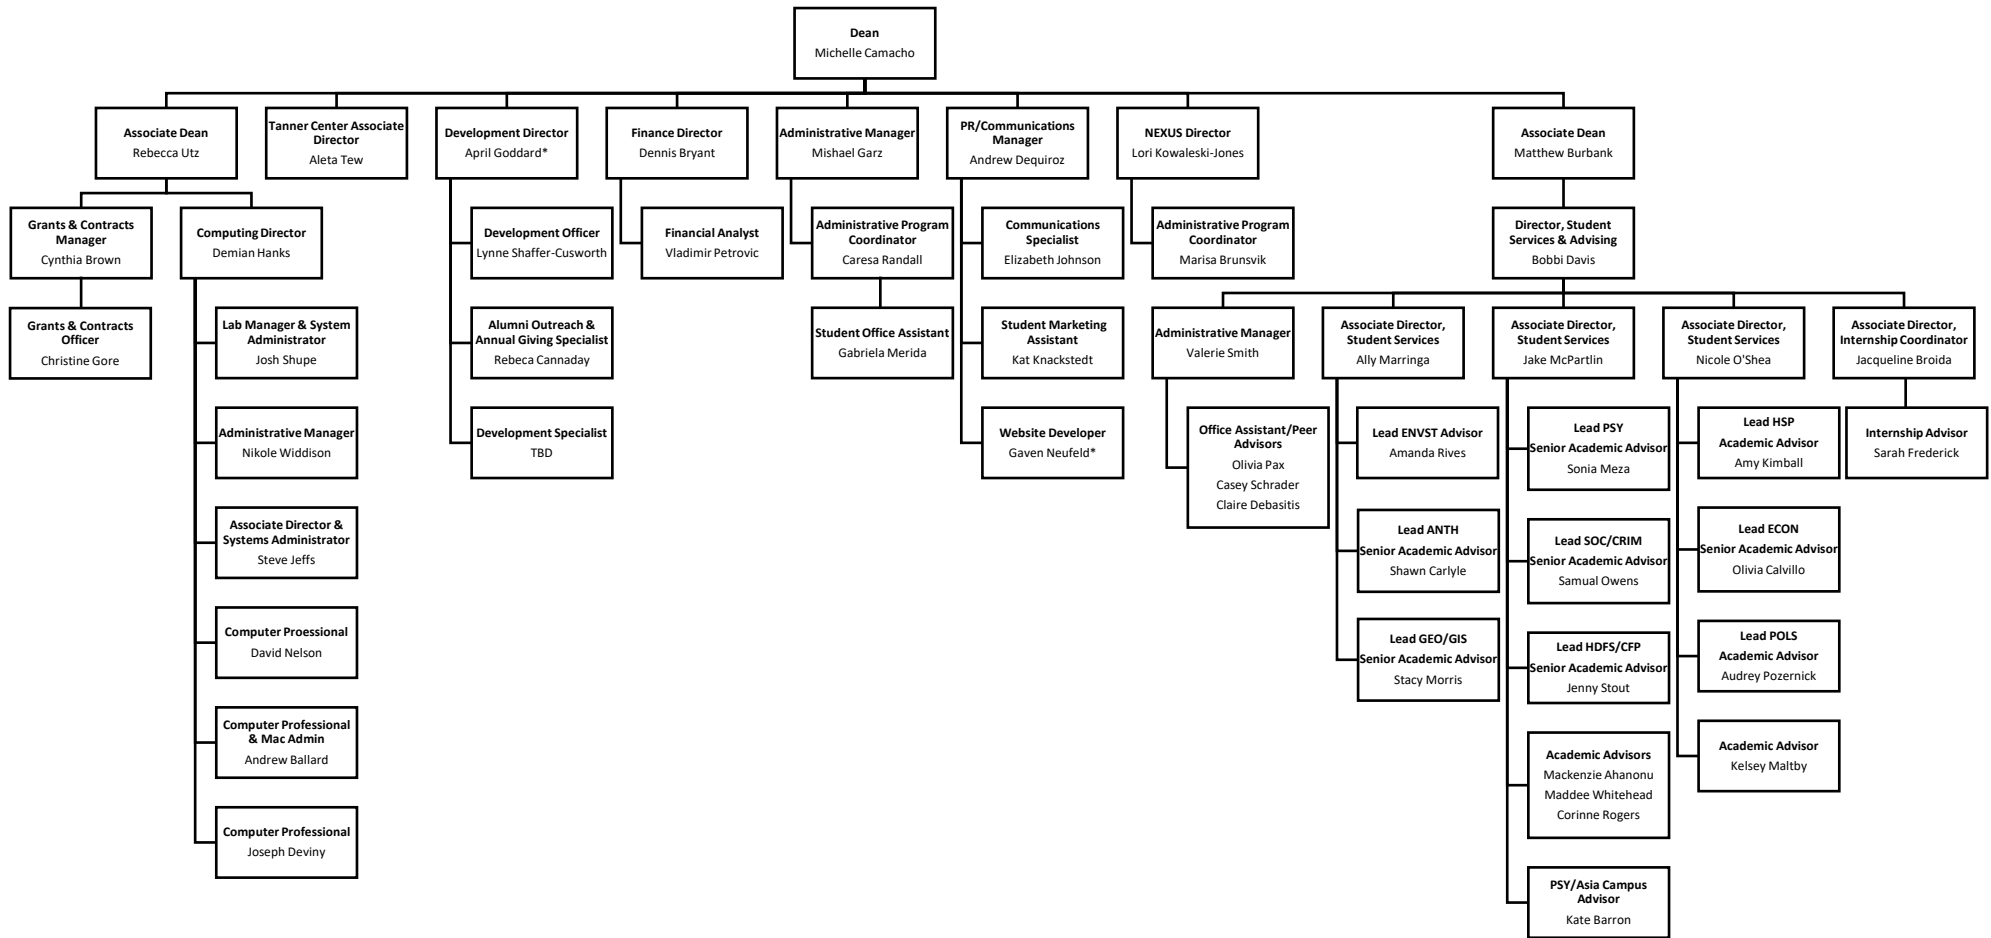

College of Social and Behavioral Science

Dean's Office 2023 Organizational Chart

*Denotes dual reporting
April Goddard: University Advancement
Gaven Neufeld: Department of Psychology